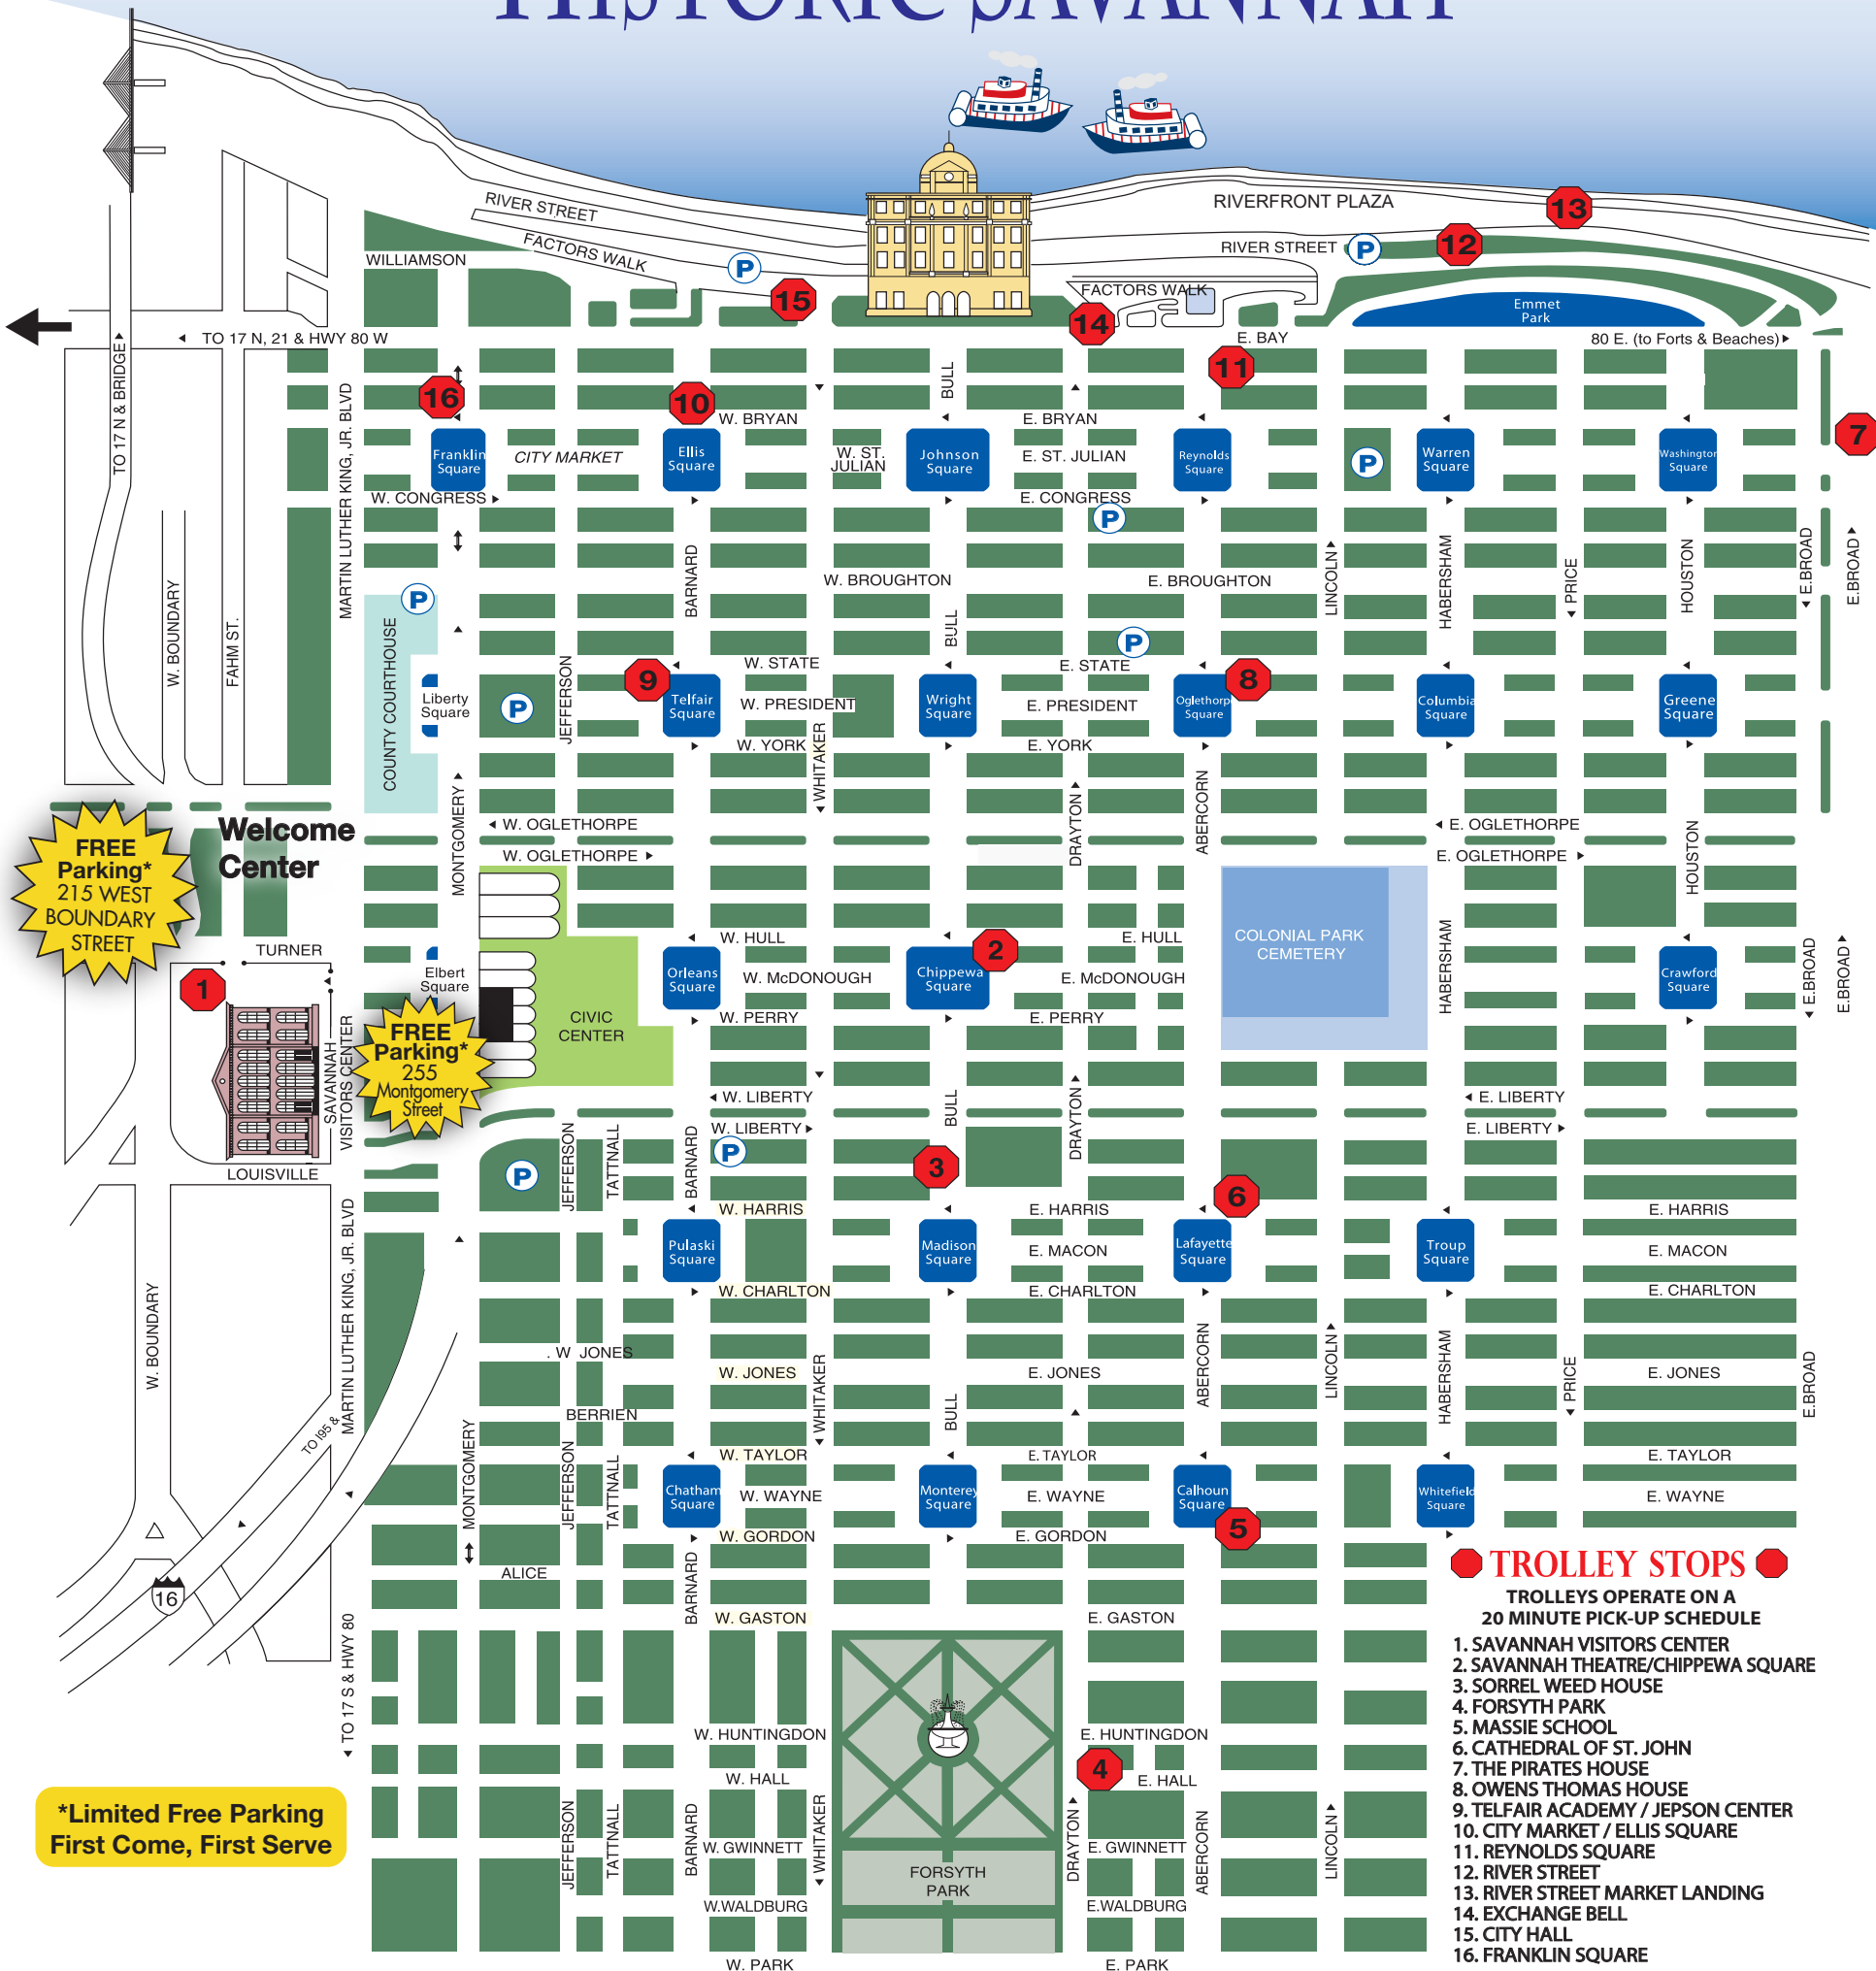

HISTORIC SAVANNAH

FREE Parking*
215 WEST BOUNDARY STREET

Welcome Center

FREE Parking*
255 Montgomery Street

***Limited Free Parking**
First Come, First Serve

TROLLEY STOPS

- TROLLEYS OPERATE ON A 20 MINUTE PICK-UP SCHEDULE
1. SAVANNAH VISITORS CENTER
 2. SAVANNAH THEATRE/CHIPPEWA SQUARE
 3. SORREL WEED HOUSE
 4. FORSYTH PARK
 5. MASSIE SCHOOL
 6. CATHEDRAL OF ST. JOHN
 7. THE PIRATES HOUSE
 8. OWENS THOMAS HOUSE
 9. TELFAIR ACADEMY / JEPSON CENTER
 10. CITY MARKET / ELLIS SQUARE
 11. REYNOLDS SQUARE
 12. RIVER STREET
 13. RIVER STREET MARKET LANDING
 14. EXCHANGE BELL
 15. CITY HALL
 16. FRANKLIN SQUARE